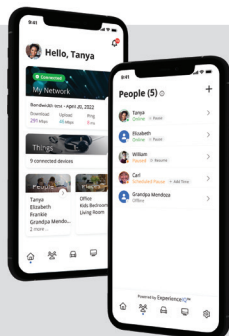

### GigaSpire

W: 4.8" | H: 8.9" | D: 4.8"

**\$10.00**  
per month

### Elevate your WiFi Experience With the PremierHQ App

Easily manage your WiFi network and connected devices from your smartphone. Change your WiFi password, create family member profiles, pause Internet access and more. Download the app for **FREE** from the app store.